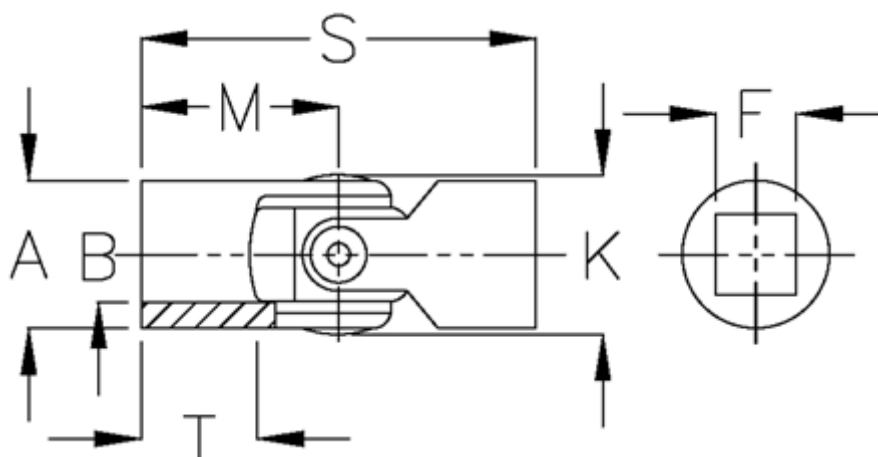

Data Sheet

Article number: 07716404

Description: Single cross joint w/slide bearing
0.716.404

Measures

A	= 16
F	= 8
K	= 17.5
M	= 26
MD max N m	= 6
s	= 52
T	= 15